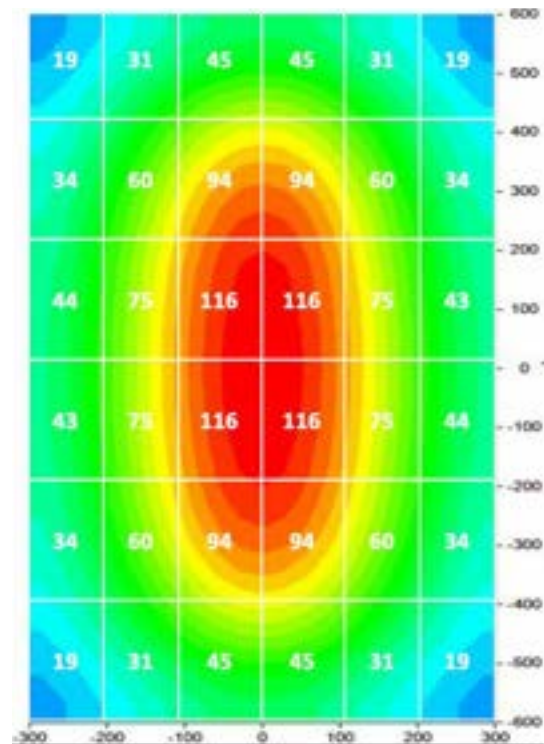

FIXTURE SPECIFICATIONS

MONO (1-Rail)

	WHITE	RED + BLUE
Fixture PPF	85.8 $\mu\text{mol/s}$	75.9 $\mu\text{mol/s}$
Fixture DC wattage	36 W	36 W
Fixture Dimension & weight	1160 x 50 mm 500 g	1160 x 50 mm 500 g
Strips Number of fixture	3 pcs	3 pcs
Strips PPF	28.6 $\mu\text{mol/s}$	25.3 $\mu\text{mol/s}$

PPFD per area 60 cm x 120 cm (full spectrum - WHITE)

Height: 15 cm

Height: 30 cm

FIXTURE SPECIFICATIONS

DUO (2-Rail)

	WHITE	RED + BLUE
Fixture PPF	171.6 $\mu\text{mol/s}$	151.8 $\mu\text{mol/s}$
Fixture DC wattage	72 W	72 W
Fixture Dimension & weight	1160 x 499 mm 2700 g	1160 x 499 mm 2700 g
Strips Number of fixture	6 pcs	6 pcs
Strips PPF	28.6 $\mu\text{mol/s}$	25.3 $\mu\text{mol/s}$

PPFD per area 60 cm x 120 cm (full spectrum - WHITE)

Height: 15 cm

Height: 30 cm

FIXTURE SPECIFICATIONS

TRIO (3-Rail)

	WHITE	RED + BLUE
Fixture PPF	257.4 $\mu\text{mol/s}$	227.7 $\mu\text{mol/s}$
Fixture DC wattage	108 W	108 W
Fixture Dimension & weight	1160 x 500 mm 3300 g	1160 x 500 mm 3300 g
Strips Number of fixture	9 pcs	9 pcs
Strips PPF	28.6 $\mu\text{mol/s}$	25.3 $\mu\text{mol/s}$