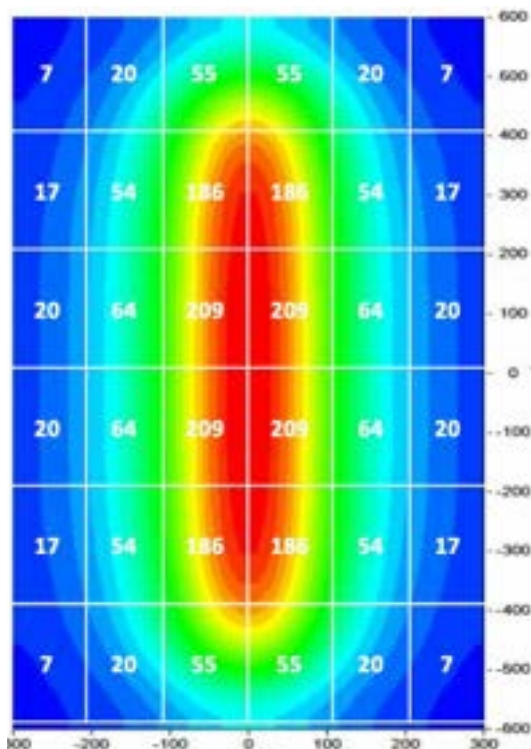

FIXTURE SPECIFICATIONS

MONO (1-Rail)

	WHITE	RED + BLUE
Fixture PPF	85.8 $\mu\text{mol/s}$	75.9 $\mu\text{mol/s}$
Fixture DC wattage	36 W	36 W
Fixture Dimension & weight	1160 x 50 mm 500 g	1160 x 50 mm 500 g
Strips Number of fixture	3 pcs	3 pcs
Strips PPF	28.6 $\mu\text{mol/s}$	25.3 $\mu\text{mol/s}$

PPFD per area 60 cm x 120 cm (full spectrum - WHITE)

Height: 15 cm

Height: 30 cm

FIXTURE SPECIFICATIONS

DUO (2-Rail)

	WHITE	RED + BLUE
Fixture PPF	171.6 $\mu\text{mol/s}$	151.8 $\mu\text{mol/s}$
Fixture DC wattage	72 W	72 W
Fixture Dimension & weight	1160 x 499 mm 2700 g	1160 x 499 mm 2700 g
Strips Number of fixture	6 pcs	6 pcs
Strips PPF	28.6 $\mu\text{mol/s}$	25.3 $\mu\text{mol/s}$

PPFD per area 60 cm x 120 cm (full spectrum - WHITE)

Height: 15 cm

Height: 30 cm

FIXTURE SPECIFICATIONS

TRIO (3-Rail)

	WHITE	RED + BLUE
Fixture PPF	257.4 $\mu\text{mol/s}$	227.7 $\mu\text{mol/s}$
Fixture DC wattage	108 W	108 W
Fixture Dimension & weight	1160 x 500 mm 3300 g	1160 x 500 mm 3300 g
Strips Number of fixture	9 pcs	9 pcs
Strips PPF	28.6 $\mu\text{mol/s}$	25.3 $\mu\text{mol/s}$