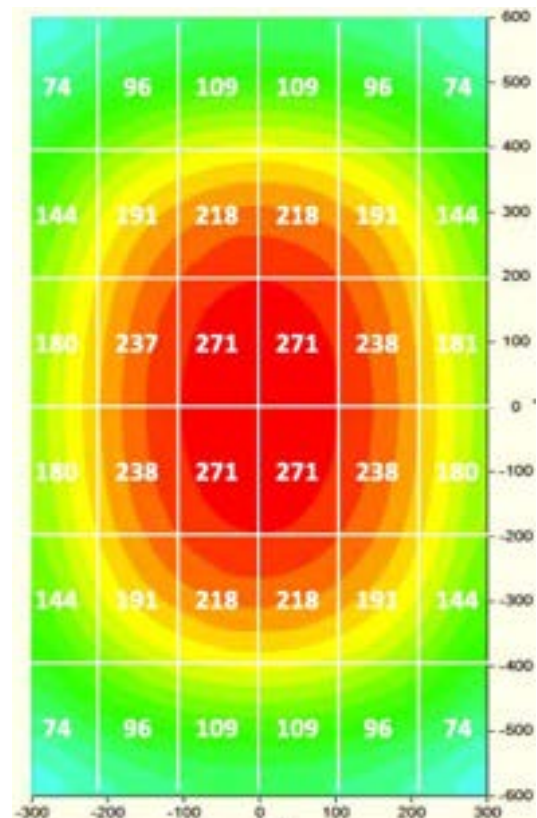

PPFD per area 60 cm x 120 cm (full spectrum - WHITE)

Height: 15 cm

Height: 30 cm

FIXTURE SPECIFICATIONS

DUO (2-Rail)

	WHITE	RED + BLUE
Fixture PPF	171.6 $\mu\text{mol/s}$	151.8 $\mu\text{mol/s}$
Fixture DC wattage	72 W	72 W
Fixture Dimension & weight	1160 x 499 mm 2700 g	1160 x 499 mm 2700 g
Strips Number of fixture	6 pcs	6 pcs
Strips PPF	28.6 $\mu\text{mol/s}$	25.3 $\mu\text{mol/s}$

PPFD per area 60 cm x 120 cm (full spectrum - WHITE)

Height: 15 cm

Height: 30 cm

FIXTURE SPECIFICATIONS

TRIO (3-Rail)

	WHITE	RED + BLUE
Fixture PPF	257.4 $\mu\text{mol/s}$	227.7 $\mu\text{mol/s}$
Fixture DC wattage	108 W	108 W
Fixture Dimension & weight	1160 x 500 mm 3300 g	1160 x 500 mm 3300 g
Strips Number of fixture	9 pcs	9 pcs
Strips PPF	28.6 $\mu\text{mol/s}$	25.3 $\mu\text{mol/s}$

PPFD per area 60 cm x 120 cm (full spectrum - WHITE)

Height: 15 cm

Height: 30 cm

FIXTURE SPECIFICATIONS

QUAD (4-Rail)

	WHITE	RED + BLUE
Fixture PPF	343.2 $\mu\text{mol/s}$	303.6 $\mu\text{mol/s}$
Fixture DC wattage	144 W	144 W
Fixture Dimension & weight	1160 x 500 mm 3900 g	1160 x 500 mm 3900 g
Strips Number of fixture	12 pcs	12 pcs
Strips PPF	28.6 $\mu\text{mol/s}$	25.3 $\mu\text{mol/s}$