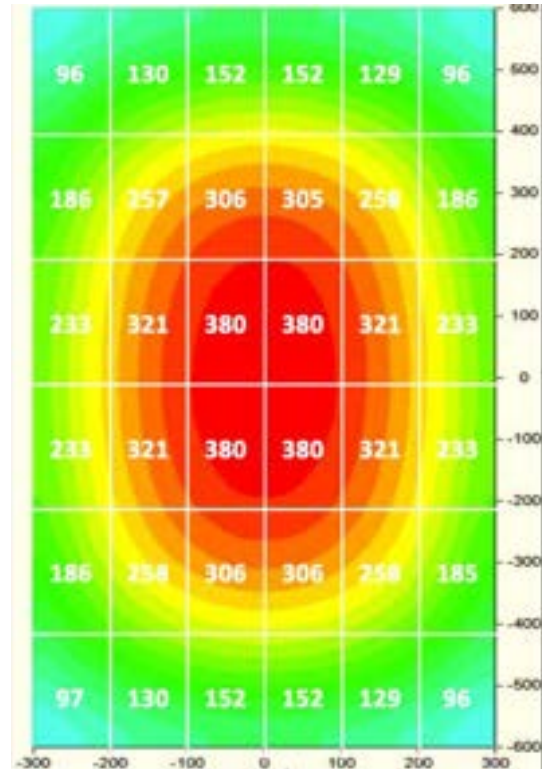

PPFD per area 60 cm x 120 cm (full spectrum - WHITE)

Height: 15 cm

Height: 30 cm

FIXTURE SPECIFICATIONS

TRIO (3-Rail)

	WHITE	RED + BLUE
Fixture PPF	257.4 $\mu\text{mol/s}$	227.7 $\mu\text{mol/s}$
Fixture DC wattage	108 W	108 W
Fixture Dimension & weight	1160 x 500 mm 3300 g	1160 x 500 mm 3300 g
Strips Number of fixture	9 pcs	9 pcs
Strips PPF	28.6 $\mu\text{mol/s}$	25.3 $\mu\text{mol/s}$

PPFD per area 60 cm x 120 cm (full spectrum - WHITE)

Height: 15 cm

Height: 30 cm

FIXTURE SPECIFICATIONS

QUAD (4-Rail)

	WHITE	RED + BLUE
Fixture PPF	343.2 $\mu\text{mol/s}$	303.6 $\mu\text{mol/s}$
Fixture DC wattage	144 W	144 W
Fixture Dimension & weight	1160 x 500 mm 3900 g	1160 x 500 mm 3900 g
Strips Number of fixture	12 pcs	12 pcs
Strips PPF	28.6 $\mu\text{mol/s}$	25.3 $\mu\text{mol/s}$

PPFD per area 60 cm x 120 cm (full spectrum - WHITE)

Height: 15 cm

Height: 30 cm

CARPO GROW LIGHT STRIP SPECIFICATIONS

CARPO Grow Light Strip specification

Color	White	Red + Blue
		Red: 655-665 mm / Blue: 450-460 mm
PPF output per meter	26 $\mu\text{mol/s}$	23 $\mu\text{mol/s}$
CRI	80 Ra	-
Efficacy	2.6 $\mu\text{mol/s}$	2.3 $\mu\text{mol/s}$
Input voltage	24 V DC	
AC Input voltage	100-350 V AC (Based PSU model)	
Rated current 1 M	469 mA \pm 10 %	
Total power 1 M	10 W	
Power supply	Mean Well ELG series, PWM series (on request)	
Thermal management	Passive	
Radiation angle	100°	
Max. continuous length	6 meters	
Dimmable	Yes (PWM)	
Lifespan	L90: > 54,000 hrs	L90: > 34,000 hrs
Power factor	> 0.95 @ full load (Based on PSU)	
Operating temperature	-20 °C ~ + 50 °C	
Storage temperature	-25 °C ~ + 60 °C	
Min. bending radius	100 mm	
Flammability	V1	
Application	Indoor/ Outdoor/ High humidity farming	
IP Rating	IP67	
RoHS	Yes	
Certification	CE, CB	
Warranty	3 years	