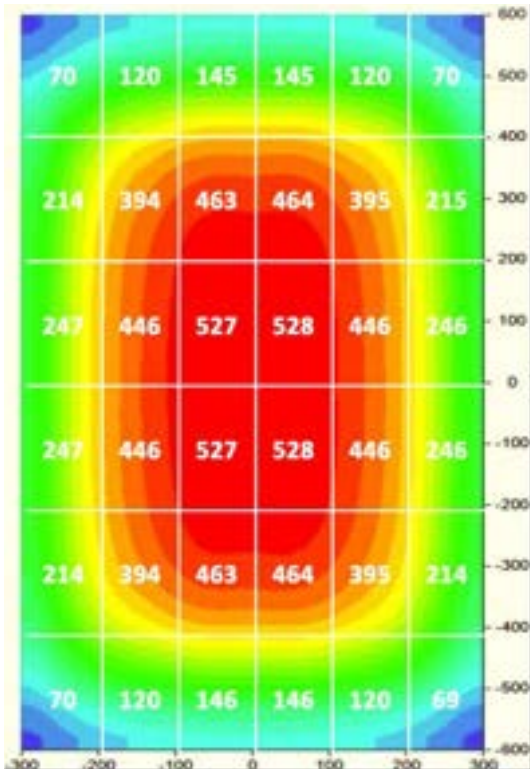

PPFD per area 60 cm x 120 cm (full spectrum - WHITE)

Height: 15 cm

Height: 30 cm

FIXTURE SPECIFICATIONS

TRIO (3-Rail)

	WHITE	RED + BLUE
Fixture PPF	257.4 $\mu\text{mol/s}$	227.7 $\mu\text{mol/s}$
Fixture DC wattage	108 W	108 W
Fixture Dimension & weight	1160 x 500 mm 3300 g	1160 x 500 mm 3300 g
Strips Number of fixture	9 pcs	9 pcs
Strips PPF	28.6 $\mu\text{mol/s}$	25.3 $\mu\text{mol/s}$

PPFD per area 60 cm x 120 cm (full spectrum - WHITE)

Height: 15 cm

Height: 30 cm

FIXTURE SPECIFICATIONS

QUAD (4-Rail)

	WHITE	RED + BLUE
Fixture PPF	343.2 $\mu\text{mol/s}$	303.6 $\mu\text{mol/s}$
Fixture DC wattage	144 W	144 W
Fixture Dimension & weight	1160 x 500 mm 3900 g	1160 x 500 mm 3900 g
Strips Number of fixture	12 pcs	12 pcs
Strips PPF	28.6 $\mu\text{mol/s}$	25.3 $\mu\text{mol/s}$

PPFD per area 60 cm x 120 cm (full spectrum - WHITE)

Height: 15 cm

Height: 30 cm

CARPO GROW LIGHT STRIP SPECIFICATIONS

CARPO Grow Light Strip specification

Color	White	Red + Blue
		Red: 655-665 mm / Blue: 450-460 mm
PPF output per meter	26 $\mu\text{mol/s}$	23 $\mu\text{mol/s}$
CRI	80 Ra	-
Efficacy	2.6 $\mu\text{mol/s}$	2.3 $\mu\text{mol/s}$
Input voltage	24 V DC	
AC Input voltage	100-350 V AC (Based PSU model)	
Rated current 1 M	469 mA \pm 10 %	
Total power 1 M	10 W	
Power supply	Mean Well ELG series, PWM series (on request)	
Thermal management	Passive	
Radiation angle	100°	
Max. continuous length	6 meters	
Dimmable	Yes (PWM)	
Lifespan	L90: > 54,000 hrs	L90: > 34,000 hrs
Power factor	> 0.95 @ full load (Based on PSU)	
Operating temperature	-20 °C ~ + 50 °C	
Storage temperature	-25 °C ~ + 60 °C	
Min. bending radius	100 mm	
Flammability	V1	
Application	Indoor/ Outdoor/ High humidity farming	
IP Rating	IP67	
RoHS	Yes	
Certification	CE, CB	
Warranty	3 years	