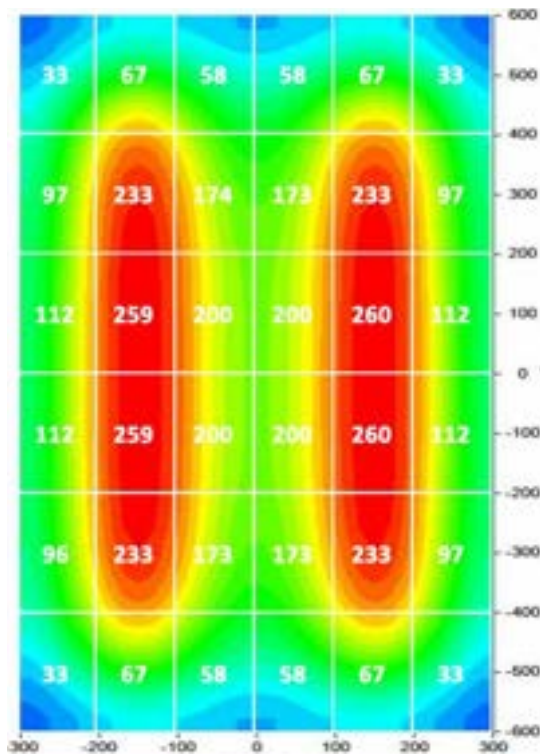

PPFD per area 60 cm x 120 cm (full spectrum - WHITE)

Height: 15 cm

Height: 30 cm

FIXTURE SPECIFICATIONS

DUO (2-Rail)

	WHITE	RED + BLUE
Fixture PPF	171.6 $\mu\text{mol/s}$	151.8 $\mu\text{mol/s}$
Fixture DC wattage	72 W	72 W
Fixture Dimension & weight	1160 x 499 mm 2700 g	1160 x 499 mm 2700 g
Strips Number of fixture	6 pcs	6 pcs
Strips PPF	28.6 $\mu\text{mol/s}$	25.3 $\mu\text{mol/s}$

PPFD per area 60 cm x 120 cm (full spectrum - WHITE)

Height: 15 cm

Height: 30 cm

FIXTURE SPECIFICATIONS

TRIO (3-Rail)

	WHITE	RED + BLUE
Fixture PPF	257.4 $\mu\text{mol/s}$	227.7 $\mu\text{mol/s}$
Fixture DC wattage	108 W	108 W
Fixture Dimension & weight	1160 x 500 mm 3300 g	1160 x 500 mm 3300 g
Strips Number of fixture	9 pcs	9 pcs
Strips PPF	28.6 $\mu\text{mol/s}$	25.3 $\mu\text{mol/s}$

PPFD per area 60 cm x 120 cm (full spectrum - WHITE)

Height: 15 cm

Height: 30 cm

FIXTURE SPECIFICATIONS

QUAD (4-Rail)

	WHITE	RED + BLUE
Fixture PPF	343.2 $\mu\text{mol/s}$	303.6 $\mu\text{mol/s}$
Fixture DC wattage	144 W	144 W
Fixture Dimension & weight	1160 x 500 mm 3900 g	1160 x 500 mm 3900 g
Strips Number of fixture	12 pcs	12 pcs
Strips PPF	28.6 $\mu\text{mol/s}$	25.3 $\mu\text{mol/s}$