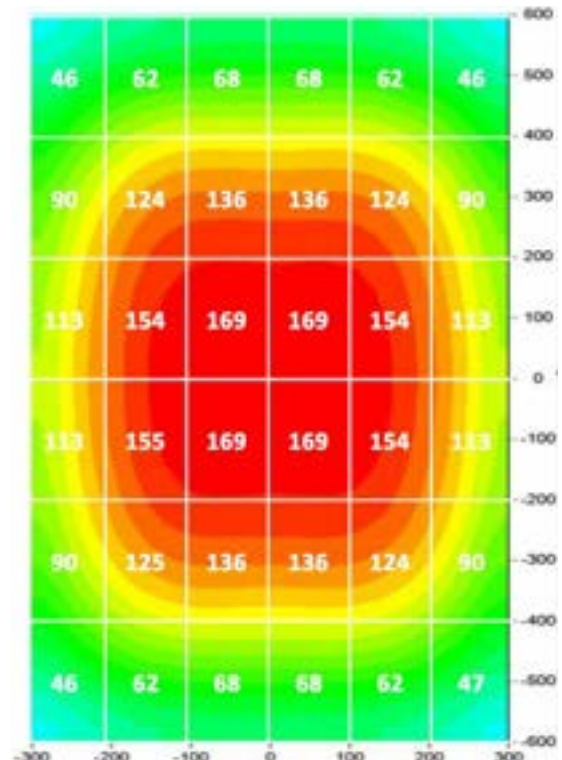

FIXTURE SPECIFICATIONS

MONO (1-Rail)

	WHITE	RED + BLUE
Fixture PPF	85.8 $\mu\text{mol/s}$	75.9 $\mu\text{mol/s}$
Fixture DC wattage	36 W	36 W
Fixture Dimension & weight	1160 x 50 mm 500 g	1160 x 50 mm 500 g
Strips Number of fixture	3 pcs	3 pcs
Strips PPF	28.6 $\mu\text{mol/s}$	25.3 $\mu\text{mol/s}$

PPFD per area 60 cm x 120 cm (full spectrum - WHITE)

Height: 15 cm

Height: 30 cm

FIXTURE SPECIFICATIONS

DUO (2-Rail)

	WHITE	RED + BLUE
Fixture PPF	171.6 $\mu\text{mol/s}$	151.8 $\mu\text{mol/s}$
Fixture DC wattage	72 W	72 W
Fixture Dimension & weight	1160 x 499 mm 2700 g	1160 x 499 mm 2700 g
Strips Number of fixture	6 pcs	6 pcs
Strips PPF	28.6 $\mu\text{mol/s}$	25.3 $\mu\text{mol/s}$

PPFD per area 60 cm x 120 cm (full spectrum - WHITE)

Height: 15 cm

Height: 30 cm

FIXTURE SPECIFICATIONS

TRIO (3-Rail)

	WHITE	RED + BLUE
Fixture PPF	257.4 $\mu\text{mol/s}$	227.7 $\mu\text{mol/s}$
Fixture DC wattage	108 W	108 W
Fixture Dimension & weight	1160 x 500 mm 3300 g	1160 x 500 mm 3300 g
Strips Number of fixture	9 pcs	9 pcs
Strips PPF	28.6 $\mu\text{mol/s}$	25.3 $\mu\text{mol/s}$

PPFD per area 60 cm x 120 cm (full spectrum - WHITE)

Height: 15 cm

Height: 30 cm

FIXTURE SPECIFICATIONS

QUAD (4-Rail)

	WHITE	RED + BLUE
Fixture PPF	343.2 $\mu\text{mol/s}$	303.6 $\mu\text{mol/s}$
Fixture DC wattage	144 W	144 W
Fixture Dimension & weight	1160 x 500 mm 3900 g	1160 x 500 mm 3900 g
Strips Number of fixture	12 pcs	12 pcs
Strips PPF	28.6 $\mu\text{mol/s}$	25.3 $\mu\text{mol/s}$