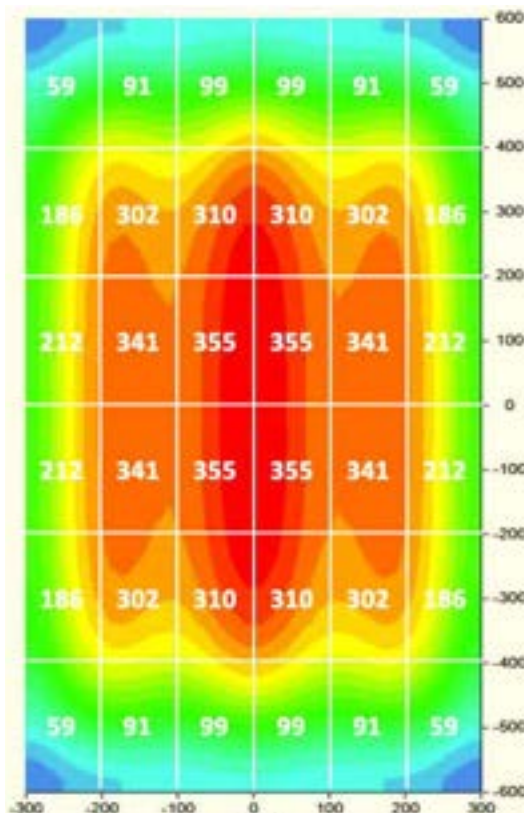

PPFD per area 60 cm x 120 cm (full spectrum - WHITE)

Height: 15 cm

Height: 30 cm

FIXTURE SPECIFICATIONS

DUO (2-Rail)

	WHITE	RED + BLUE
Fixture PPF	171.6 $\mu\text{mol/s}$	151.8 $\mu\text{mol/s}$
Fixture DC wattage	72 W	72 W
Fixture Dimension & weight	1160 x 499 mm 2700 g	1160 x 499 mm 2700 g
Strips Number of fixture	6 pcs	6 pcs
Strips PPF	28.6 $\mu\text{mol/s}$	25.3 $\mu\text{mol/s}$

PPFD per area 60 cm x 120 cm (full spectrum - WHITE)

Height: 15 cm

Height: 30 cm

FIXTURE SPECIFICATIONS

TRIO (3-Rail)

	WHITE	RED + BLUE
Fixture PPF	257.4 $\mu\text{mol/s}$	227.7 $\mu\text{mol/s}$
Fixture DC wattage	108 W	108 W
Fixture Dimension & weight	1160 x 500 mm 3300 g	1160 x 500 mm 3300 g
Strips Number of fixture	9 pcs	9 pcs
Strips PPF	28.6 $\mu\text{mol/s}$	25.3 $\mu\text{mol/s}$

PPFD per area 60 cm x 120 cm (full spectrum - WHITE)

Height: 15 cm

Height: 30 cm

FIXTURE SPECIFICATIONS

QUAD (4-Rail)

	WHITE	RED + BLUE
Fixture PPF	343.2 $\mu\text{mol/s}$	303.6 $\mu\text{mol/s}$
Fixture DC wattage	144 W	144 W
Fixture Dimension & weight	1160 x 500 mm 3900 g	1160 x 500 mm 3900 g
Strips Number of fixture	12 pcs	12 pcs
Strips PPF	28.6 $\mu\text{mol/s}$	25.3 $\mu\text{mol/s}$