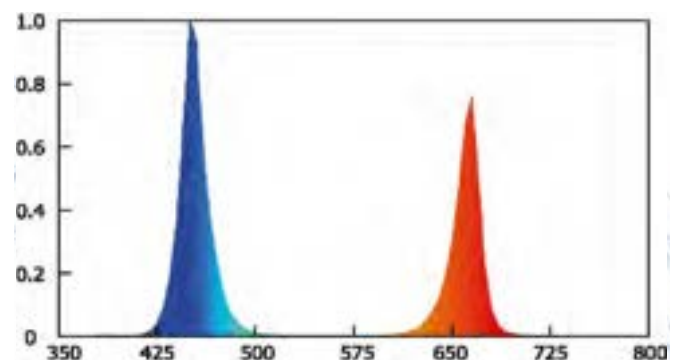

High weather-resistant

CARPO Grow Light Series with light strips that sleeved with a unique silicone jacket able to achieve an IP67 high-level of waterproof and dust-resistant.

Flame-retardant

Non-flammable coating treatment is applied to every silicone case of CARPO, which raised the overall flame retardant level to V1-grade.

Delivery convenience

The profile and mounting of CARPO can be disassembled into small parts which favor delivery with lower shipping cost.

Flexible installation to accommodate your needs

CARPO Grow Light Series can be installed in Mono, Duo, Trio or Quad, which provides flexibility for farms. Snap-fit assembly, no tools required.

Maximize yield & crop quality

CARPO Grow Light Series provides up to four efficient aluminium bars, ensuring a high efficacy PPE 2.6 $\mu\text{mol}/\text{J}$ and better heat dissipation, longer lifespan.

Better heat dissipation

The silicone jacket diverts heat away quickly thus maintaining the efficiency of the LED light strip and extended its durability.

Low surface temperature, safe for plants

When operating, CARPO maintains a low surface temperature, which is safe for plants from getting burnt.

Dimmability and control system support

CARPO Grow Light Series supports optional PWM dimming and farming control system in an open way, with software and hardware integrated.